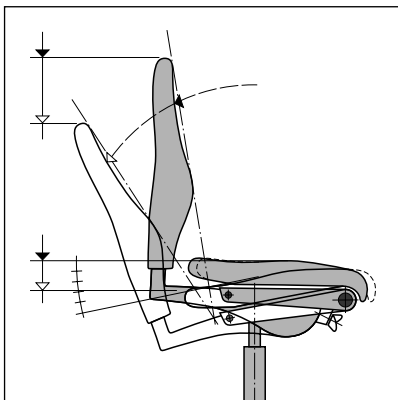

64-3078
Seat width 45 cm

64-7078
Seat width 45 cm

64-3578
Seat width 45 cm

64-7578
Seat width 45 cm

64-4078
Seat width 48.5 cm

64-8078
Seat width 48.5 cm

64-4578
Seat width 48.5 cm

64-8578
Seat width 48.5 cm

Support at the workplace. The giroflex 64 has a dual zone seat profile: the rear part of the seat supports the pelvic area and prevents the occupant from sliding forward. The front part of the seat has a 7° forward tilt to relieve pressure on the thighs. The proven Organicmove point-synchronized mechanism – the chair's power and movement centre – enables an idealized form of active sitting. Individual adjustments like seat depth and backrest height can be conveniently made whilst seated.

Basic versions, covering materials and prices, see current price list.

giroflex 64

Visitor's chairs
(seat width 48 cm)

Conference chairs
(seat width 48 cm)

	64-5202	64-9202	64-5204	64-9204	64-5279	64-9279
Comfort upholstery						
Supplementary extras						
Chromium-plated metallic parts	•	•	•	•		•
Base, polished aluminium					•	•
Conference column with auto-return					•	•
Fabric upholstered armpads		•		•		•
Leather upholsterd armpads		•		•		•
Upholstered backshell	•	•	•	•	•	•
Glides	•	•				
Measurements in cm						
Seat height	46	46	46	46	47	47
Total height	93	93	93	93	93	93
Seat width	48	48	48	48	48	48
Total width	48	58	48	58	66	66
Seat depth	48	48	48	48	48	48